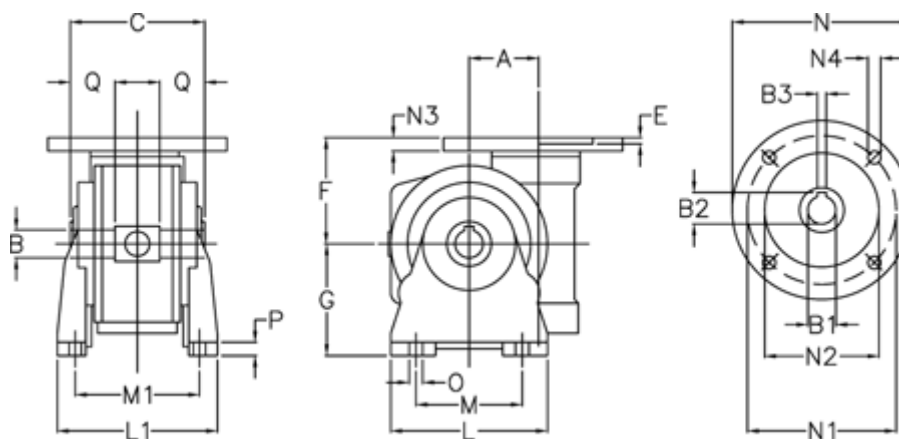

# Data Sheet

Article number: 3902049045328  
Description: Worm gear  
VF 49-V-45-71B14

## Measures

A	= 49.5	G	= 82	N3	= 10.5
B	= 25 H7	L	= 110	N4	= 6.5
B1 E7	= 14	L1	= 124	O	= 8.5
B2	= 16.3	M	= 63	P	= 12
B3 H9	= 5	M1	= 98.5	Q	= 22.5
C	= 82	N	= 105		
E	= 3	N1	= 85		
F	= 70	N2	= 70		